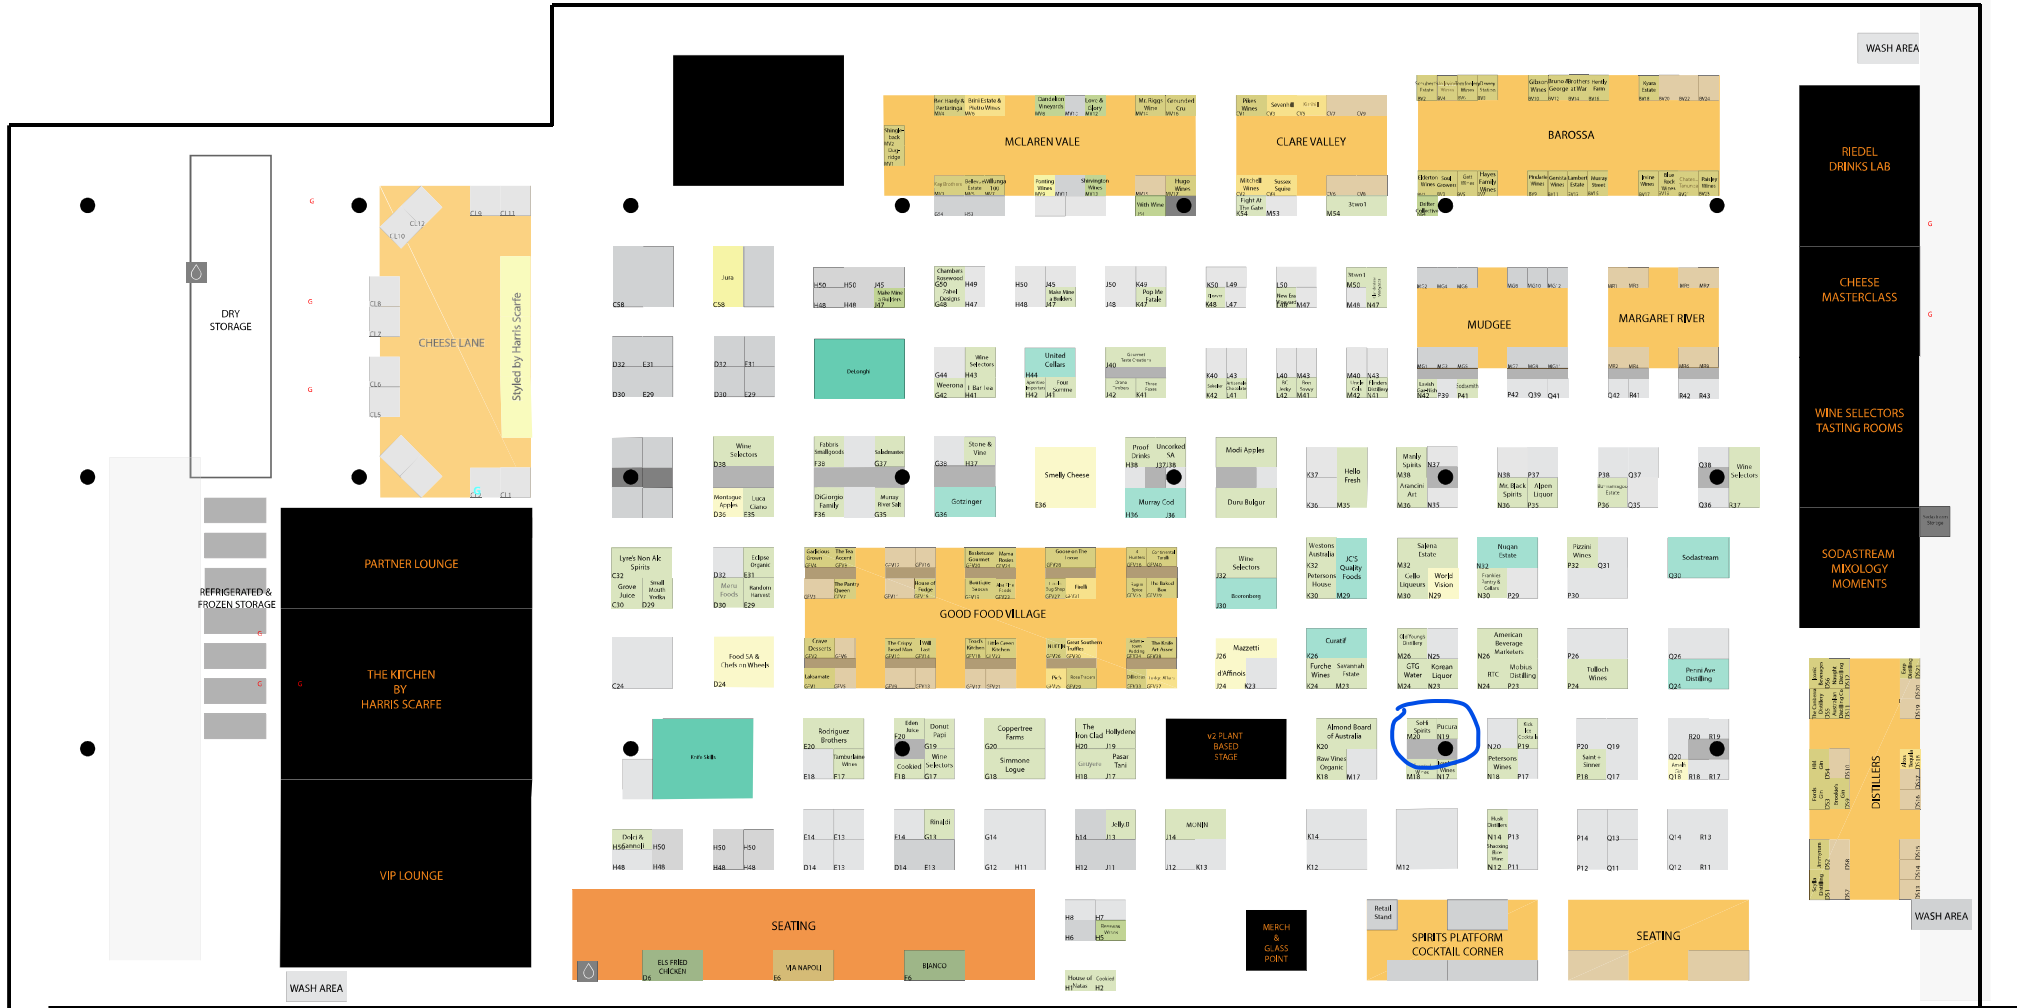

23 - 25 JUNE 2023
 ICC SYDNEY, DARLING HARBOUR
 HALLS 1 - 4

- SHOW FEATURE
- AVAILABLE
- SPACE ONLY
- SHELL SCHEME
- RESERVED
- REGIONAL AREA
- WATER STATION
- PILLAR

VIP ENTRY

ENTRY & EXIT